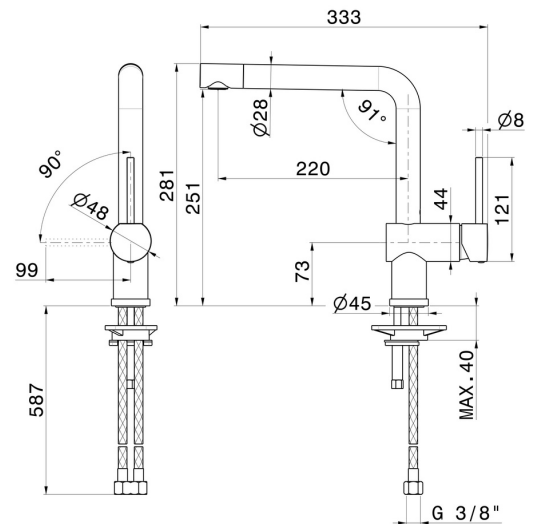

# MOONY

**3100.21.018**

Single-lever sink mixer with L swivel spout and adjustable outlet  
- finish Chrome

Chrome

## FEATURES

Material	<b>Brass</b>
Technology	<b>Energy Saving - Save Water</b>
Installation	<b>Freestanding</b>
Kitchen mixer spout	<b>L swivel - Swivel spout</b>
Control type	<b>Single lever</b>
Kitchen mixer type	<b>Adjustable outlet</b>

## TECHNICAL DRAWING

**MOONY**

**3100.21.018**

Single-lever sink mixer with L swivel spout and adjustable outlet - finish Chrome

**AVAILABLE FINISHES**

---

**21.018**

Chrome