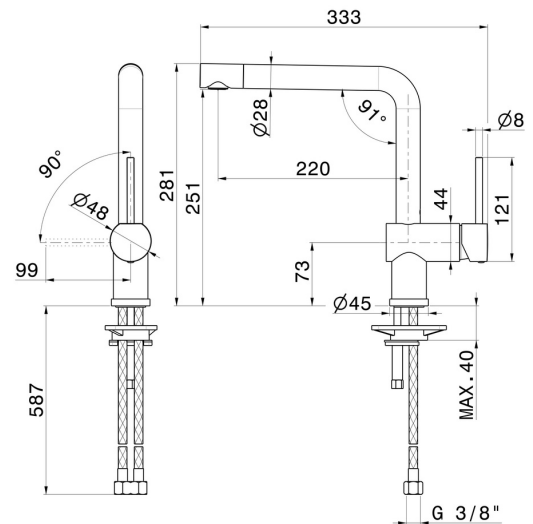

# MOONY

**3100.31.028**

Single-lever sink mixer with L swivel spout and adjustable outlet  
- finish Brushed Nickel

## FEATURES

- |                     |                                   |
|---------------------|-----------------------------------|
| Material            | <b>Brass</b>                      |
| Technology          | <b>Energy Saving - Save Water</b> |
| Installation        | <b>Freestanding</b>               |
| Kitchen mixer spout | <b>L swivel - Swivel spout</b>    |
| Control type        | <b>Single lever</b>               |
| Kitchen mixer type  | <b>Adjustable outlet</b>          |

## TECHNICAL DRAWING

**MOONY**

**3100.31.028**

Single-lever sink mixer with L swivel spout and adjustable outlet - finish Brushed Nickel

**AVAILABLE FINISHES**

---

**31.028**

Brushed Nickel