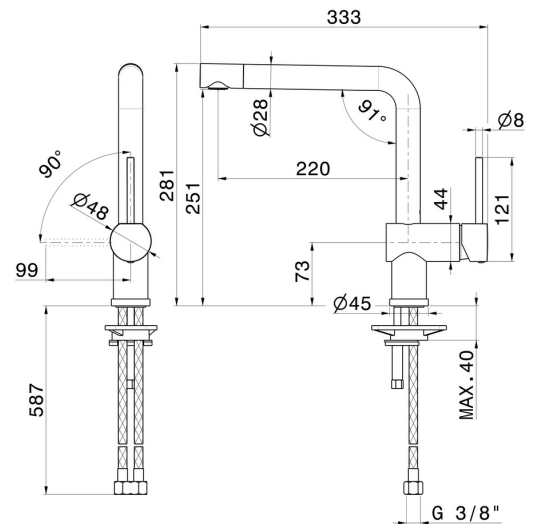

MOONY

3100.59.066

Single-lever sink mixer with L swivel spout and adjustable outlet
- finish PVD Brushed steel

PVD Brushed steel

FEATURES

- | | |
|---------------------|-----------------------------------|
| Material | Brass |
| Technology | Energy Saving - Save Water |
| Installation | Freestanding |
| Kitchen mixer spout | L swivel - Swivel spout |
| Control type | Single lever |
| Kitchen mixer type | Adjustable outlet |

TECHNICAL DRAWING

MOONY

3100.59.066

Single-lever sink mixer with L swivel spout and adjustable outlet - finish PVD Brushed steel

AVAILABLE FINISHES

59.066

PVD Brushed steel

01.093