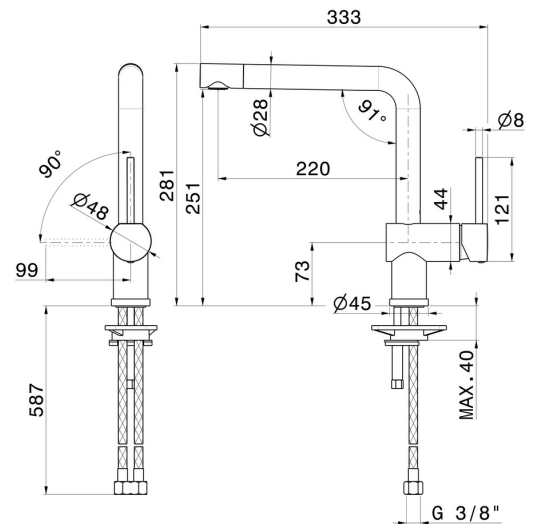

MOONY

3100.59.067

Single-lever sink mixer with L swivel spout and adjustable outlet
- finish PVD Brushed Copper Bronze

PVD Brushed Copper Bronze

FEATURES

- | | |
|---------------------|-----------------------------------|
| Material | Brass |
| Technology | Energy Saving - Save Water |
| Installation | Freestanding |
| Kitchen mixer spout | L swivel - Swivel spout |
| Control type | Single lever |
| Kitchen mixer type | Adjustable outlet |

TECHNICAL DRAWING

 **AR Preview**
try it in your home

More Details
on our [website](#)

MOONY

3100.59.067

Single-lever sink mixer with L swivel spout and adjustable outlet - finish PVD Brushed Copper Bronze