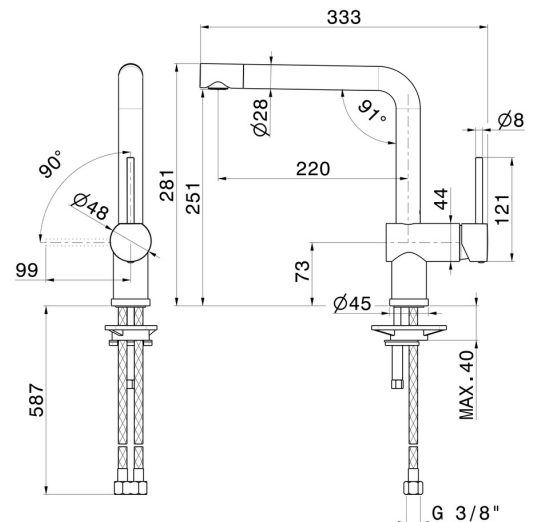

MOONY

3100.M0.077

Single-lever sink mixer with L swivel spout and adjustable outlet
- finish Carbon Satin

Carbon Satin

FEATURES

- | | |
|---------------------|-----------------------------------|
| Material | Brass |
| Technology | Energy Saving - Save Water |
| Installation | Freestanding |
| Kitchen mixer spout | L swivel - Swivel spout |
| Control type | Single lever |
| Kitchen mixer type | Adjustable outlet |

TECHNICAL DRAWING

MOONY

3100.M0.077

Single-lever sink mixer with L swivel spout and adjustable outlet - finish Carbon Satin

AVAILABLE FINISHES

M0.077

Carbon Satin

01.093