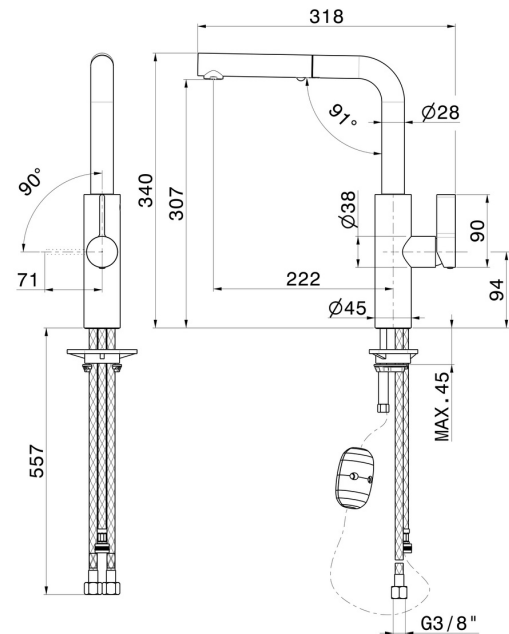

# LIBERA

**63915.01.093**

Single-lever sink mixer with L swivel spout and double-jet pull-out hand shower - finish Matt Black

## FEATURES

Material	<b>Brass</b>
Technology	<b>Energy Saving - Save Water</b>
Installation	<b>Freestanding</b>
Kitchen mixer spout	<b>L swivel - Swivel spout</b>
Control type	<b>Single lever</b>
Kitchen mixer type	<b>Extractable hand shower</b>

## TECHNICAL DRAWING

**LIBERA**

**63915.01.093**

Single-lever sink mixer with L swivel spout and double-jet pull-out hand shower - finish Matt Black

**AVAILABLE FINISHES**

---

**01.093**

Matt Black