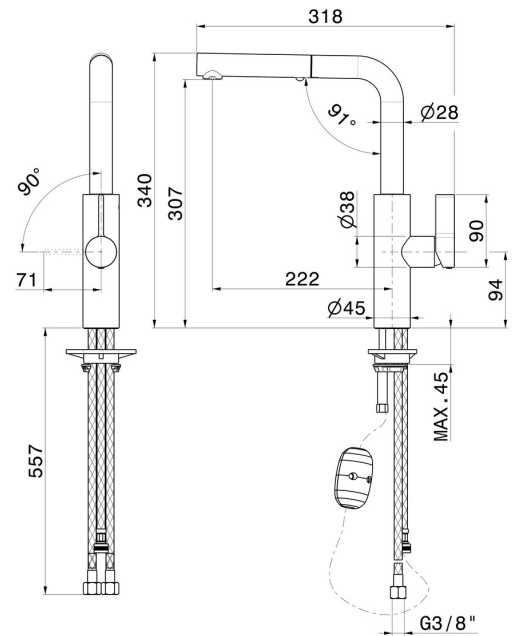

LIBERA

63915.21.018

Single-lever sink mixer with L swivel spout and double-jet pull-out hand shower - finish Chrome

Chrome

FEATURES

Material	Brass
Technology	Energy Saving - Save Water
Installation	Freestanding
Kitchen mixer spout	L swivel - Swivel spout
Control type	Single lever
Kitchen mixer type	Extractable hand shower

TECHNICAL DRAWING

LIBERA

63915.21.018

Single-lever sink mixer with L swivel spout and double-jet pull-out hand shower - finish Chrome

AVAILABLE FINISHES

21.018

Chrome

01.093