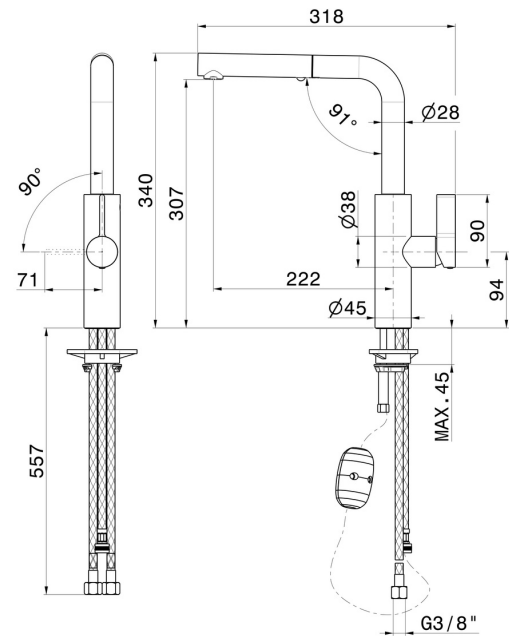

LIBERA

63915.31.028

Single-lever sink mixer with L swivel spout and double-jet pull-out hand shower - finish Brushed Nickel

FEATURES

Material	Brass
Technology	Energy Saving - Save Water
Installation	Freestanding
Kitchen mixer spout	L swivel - Swivel spout
Control type	Single lever
Kitchen mixer type	Extractable hand shower

TECHNICAL DRAWING

LIBERA

63915.31.028

Single-lever sink mixer with L swivel spout and double-jet pull-out hand shower - finish Brushed Nickel

AVAILABLE FINISHES

31.028

Brushed Nickel

01.093