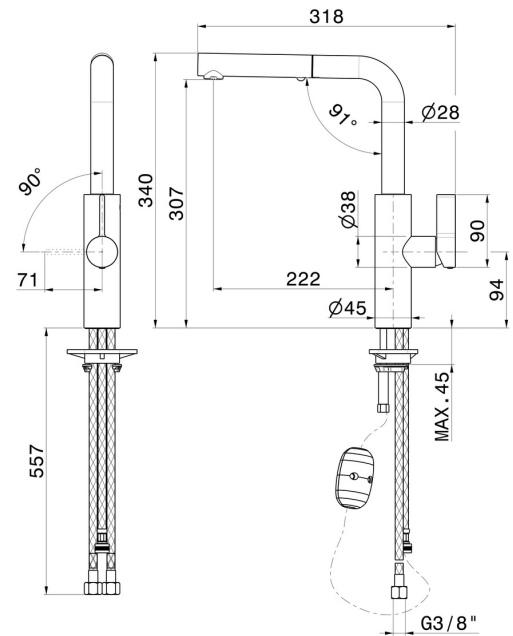

# LIBERA

**63915.59.066**

Single-lever sink mixer with L swivel spout and double-jet pull-out hand shower - finish PVD Brushed steel

PVD Brushed steel

## FEATURES

Material	<b>Brass</b>
Technology	<b>Energy Saving - Save Water</b>
Installation	<b>Freestanding</b>
Kitchen mixer spout	<b>L swivel - Swivel spout</b>
Control type	<b>Single lever</b>
Kitchen mixer type	<b>Extractable hand shower</b>

## TECHNICAL DRAWING

**LIBERA**

**63915.59.066**

Single-lever sink mixer with L swivel spout and double-jet pull-out hand shower - finish PVD  
Brushed steel

**AVAILABLE FINISHES**

---

**59.066**

PVD Brushed steel