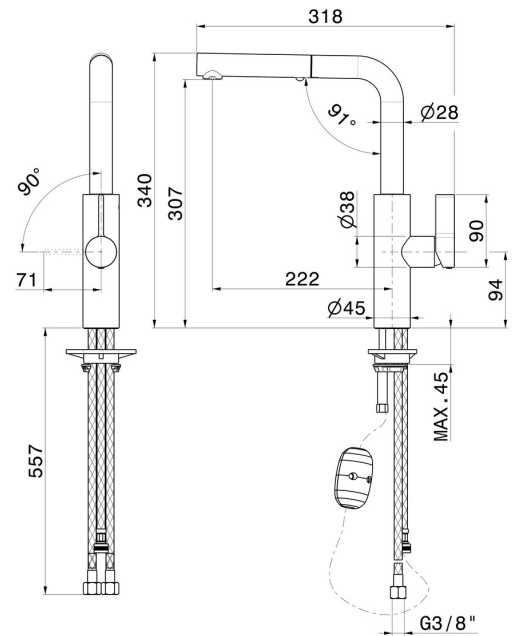

LIBERA

63915.59.067

Single-lever sink mixer with L swivel spout and double-jet pull-out hand shower - finish PVD Brushed Copper Bronze

PVD Brushed Copper Bronze

FEATURES

Material	Brass
Technology	Energy Saving - Save Water
Installation	Freestanding
Kitchen mixer spout	L swivel - Swivel spout
Control type	Single lever
Kitchen mixer type	Extractable hand shower

TECHNICAL DRAWING

LIBERA

63915.59.067

Single-lever sink mixer with L swivel spout and double-jet pull-out hand shower - finish PVD Brushed Copper Bronze

AVAILABLE FINISHES

59.067

PVD Brushed Copper Bronze

01.093