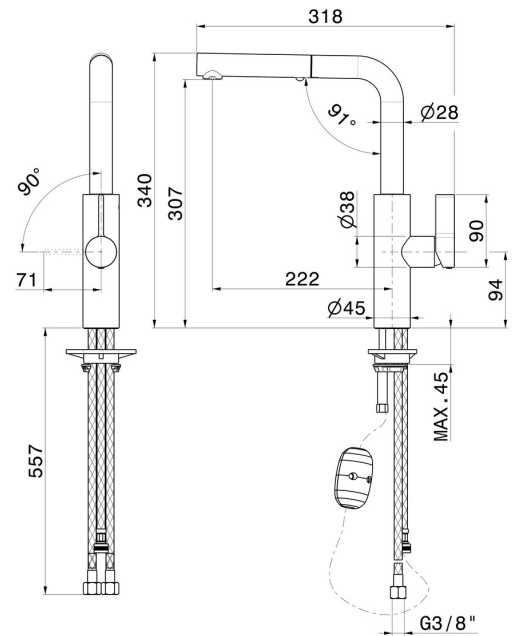

LIBERA

63915.M0.077

Single-lever sink mixer with L swivel spout and double-jet pull-out hand shower - finish Carbon Satin

Carbon Satin

FEATURES

Material	Brass
Technology	Energy Saving - Save Water
Installation	Freestanding
Kitchen mixer spout	L swivel - Swivel spout
Control type	Single lever
Kitchen mixer type	Extractable hand shower

TECHNICAL DRAWING

LIBERA

63915.M0.077

Single-lever sink mixer with L swivel spout and double-jet pull-out hand shower - finish Carbon Satin

AVAILABLE FINISHES

M0.077

Carbon Satin

01.093