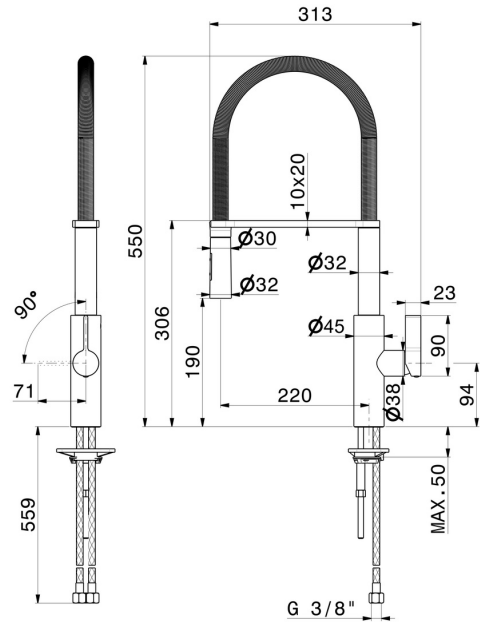

LIBERA

63930.21.018

Single-lever sink mixer with L swivel spout and double-jet pull-out hand shower - finish Chrome

Chrome

FEATURES

- | | |
|---------------------|--|
| Material | Brass |
| Technology | Energy Saving - Save Water |
| Installation | Freestanding |
| Kitchen mixer spout | Adjustable spout - Swivel spout |
| Control type | Single lever |

TECHNICAL DRAWING

LIBERA

63930.21.018

Single-lever sink mixer with L swivel spout and double-jet pull-out hand shower - finish Chrome

AVAILABLE FINISHES

21.018

Chrome

01.093