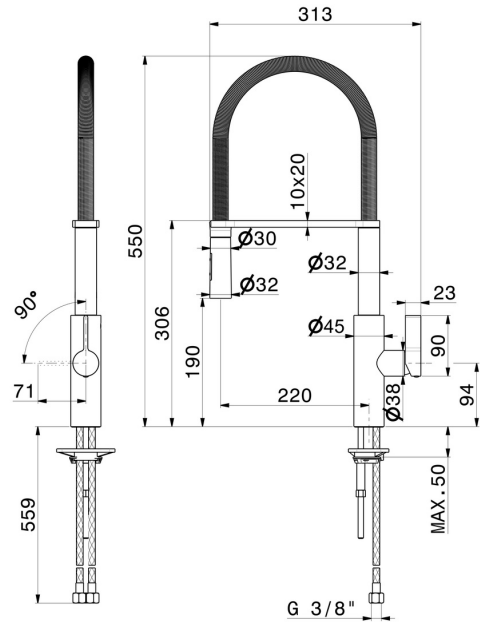

# LIBERA

**63930.31.028**

Single-lever sink mixer with L swivel spout and double-jet pull-out hand shower - finish Brushed Nickel

Brushed Nickel

## FEATURES

Material	<b>Brass</b>
Technology	<b>Energy Saving - Save Water</b>
Installation	<b>Freestanding</b>
Kitchen mixer spout	<b>Adjustable spout - Swivel spout</b>
Control type	<b>Single lever</b>

## TECHNICAL DRAWING

**LIBERA**

**63930.31.028**

Single-lever sink mixer with L swivel spout and double-jet pull-out hand shower - finish Brushed Nickel

**AVAILABLE FINISHES**

---

**31.028**

Brushed Nickel