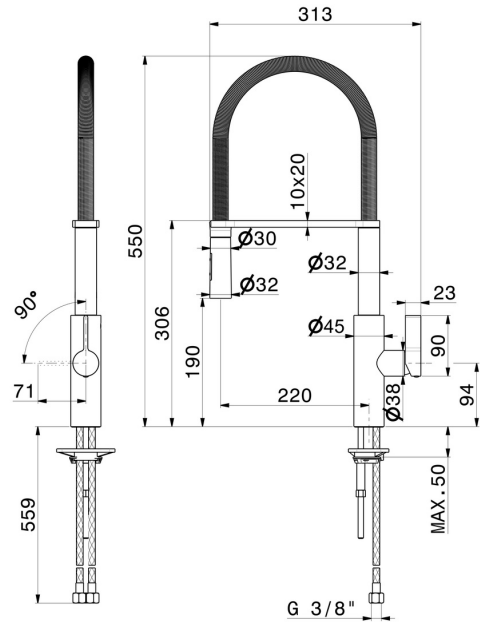

LIBERA

63930.59.066

Single-lever sink mixer with L swivel spout and double-jet pull-out hand shower - finish PVD Brushed steel

PVD Brushed steel

FEATURES

- | | |
|---------------------|--|
| Material | Brass |
| Technology | Energy Saving - Save Water |
| Installation | Freestanding |
| Kitchen mixer spout | Adjustable spout - Swivel spout |
| Control type | Single lever |

TECHNICAL DRAWING

LIBERA

63930.59.066

Single-lever sink mixer with L swivel spout and double-jet pull-out hand shower - finish PVD Brushed steel

AVAILABLE FINISHES

59.066

PVD Brushed steel

01.093