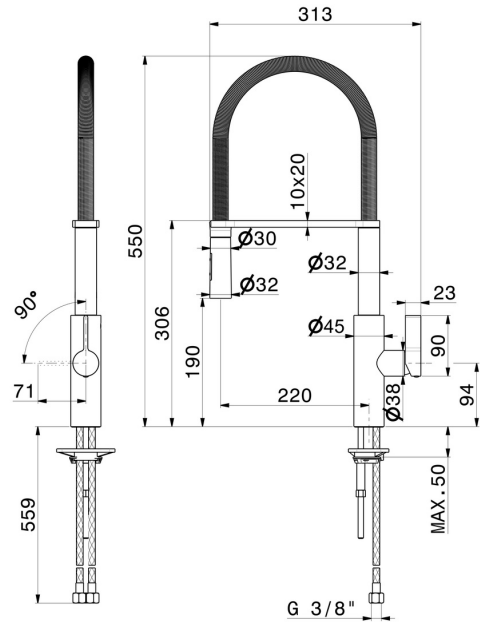

LIBERA

63930.59.067

Single-lever sink mixer with L swivel spout and double-jet pull-out hand shower - finish PVD Brushed Copper Bronze

PVD Brushed Copper Bronze

FEATURES

Material	Brass
Technology	Energy Saving - Save Water
Installation	Freestanding
Kitchen mixer spout	Adjustable spout - Swivel spout
Control type	Single lever

TECHNICAL DRAWING

LIBERA

63930.59.067

Single-lever sink mixer with L swivel spout and double-jet pull-out hand shower - finish PVD Brushed Copper Bronze

AVAILABLE FINISHES

59.067

PVD Brushed Copper Bronze

01.093