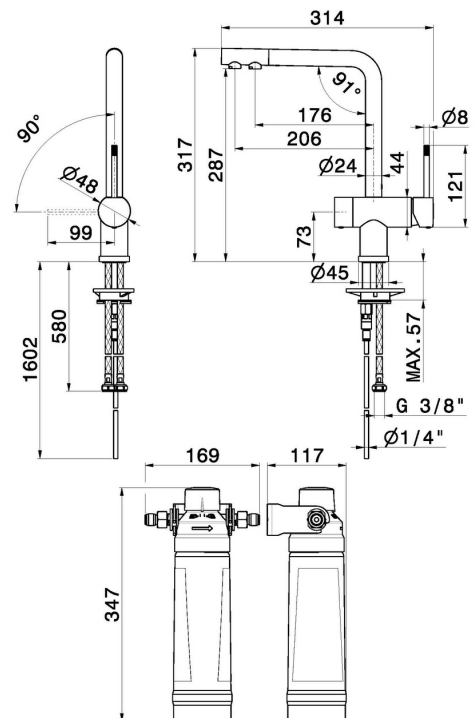

MOONY

3103.21.018

Single-lever sink mixer with L swivel spout and double outlet for purified water. Complete with AQA drink AC 100 filter cartridge - finish Chrome

FEATURES

- | | |
|---------------------|-----------------------------------|
| Material | Brass |
| Technology | Energy Saving - Save Water |
| Installation | Freestanding |
| Kitchen mixer spout | L swivel |
| Control type | Single lever |

TECHNICAL DRAWING

 **AR Preview**
try it in your home

More Details
on our [website](#)

MOONY

3103.21.018

Single-lever sink mixer with L swivel spout and double outlet for purified water. Complete with AQA drink AC 100 filter cartridge - finish Chrome