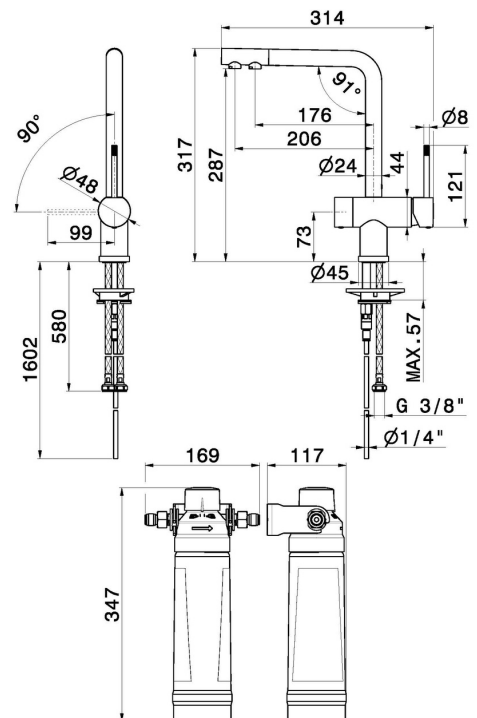

MOONY

3103.59.064

Single-lever sink mixer with L swivel spout and double outlet for purified water. Complete with AQA drink AC 100 filter cartridge - finish PVD Brushed Gun Metal

FEATURES

- | | |
|---------------------|-----------------------------------|
| Material | Brass |
| Technology | Energy Saving - Save Water |
| Installation | Freestanding |
| Kitchen mixer spout | L swivel |
| Control type | Single lever |

TECHNICAL DRAWING

MOONY

3103.59.064

Single-lever sink mixer with L swivel spout and double outlet for purified water. Complete with AQA drink AC 100 filter cartridge - finish PVD Brushed Gun Metal

AVAILABLE FINISHES