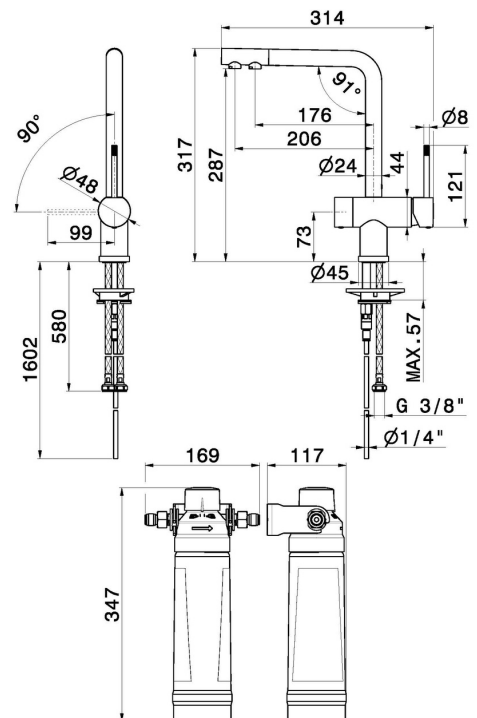

# MOONY

**3103.59.066**

Single-lever sink mixer with L swivel spout and double outlet for purified water. Complete with AQA drink AC 100 filter cartridge - finish PVD Brushed steel

## FEATURES

- |                     |                                   |
|---------------------|-----------------------------------|
| Material            | <b>Brass</b>                      |
| Technology          | <b>Energy Saving - Save Water</b> |
| Installation        | <b>Freestanding</b>               |
| Kitchen mixer spout | <b>L swivel</b>                   |
| Control type        | <b>Single lever</b>               |

## TECHNICAL DRAWING

**MOONY**

**3103.59.066**

Single-lever sink mixer with L swivel spout and double outlet for purified water. Complete with AQA drink AC 100 filter cartridge - finish PVD Brushed steel