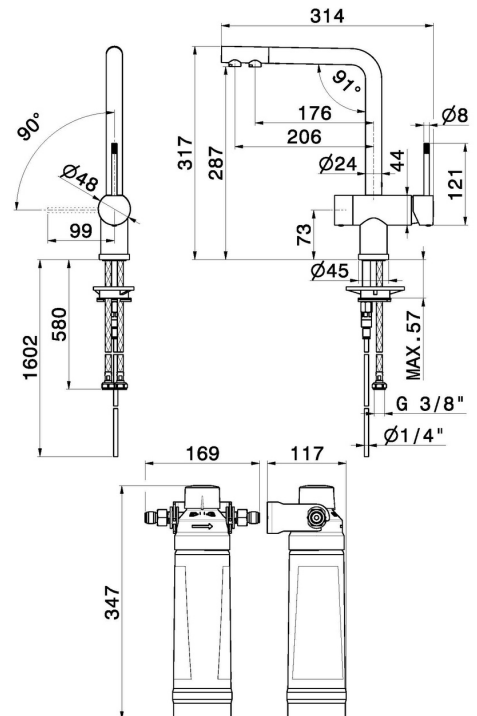

TECHNICAL DRAWING