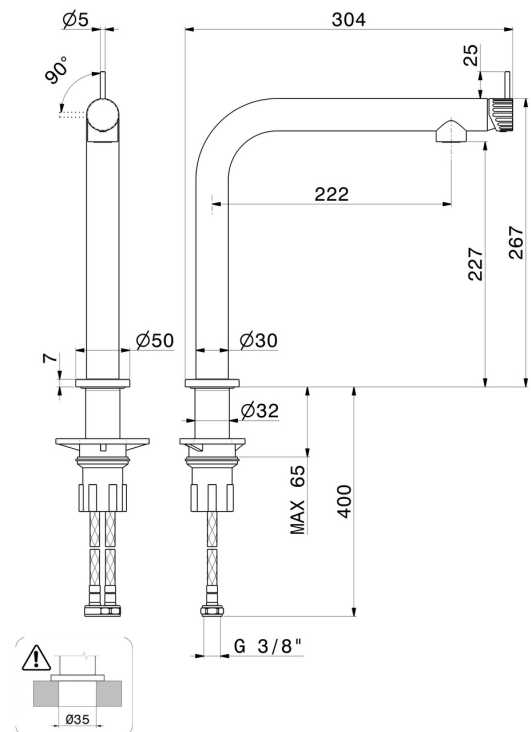

STEEL LINE

74140X.01.093

Single-lever sink mixer with L swivel spout and front lever - finish Matt Black

FEATURES

Material	Stainless Steel
Technology	Energy Saving - Save Water
Installation	Freestanding
Kitchen mixer spout	L swivel
Control type	Single lever

TECHNICAL DRAWING

STEEL LINE

74140X.01.093

Single-lever sink mixer with L swivel spout and front lever - finish Matt Black

AVAILABLE FINISHES

01.093

Matt Black

50.050