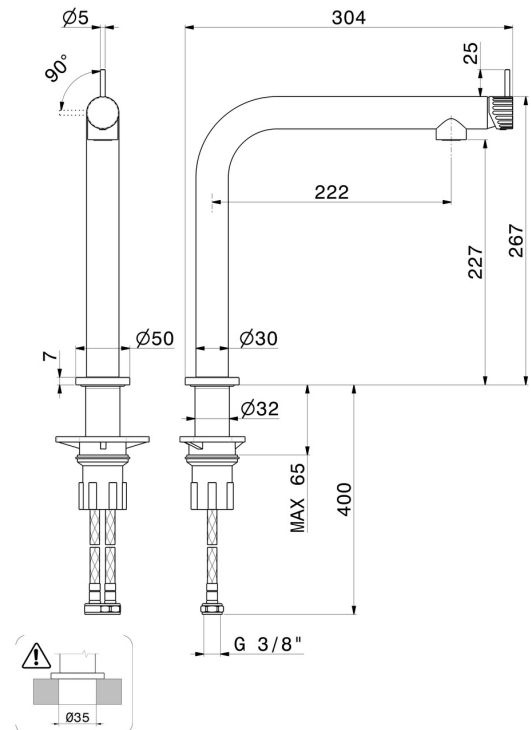

STEEL LINE

74140X.50.050

Single-lever sink mixer with L swivel spout and front lever - finish Stainless Steel

FEATURES

Material	Stainless Steel
Technology	Energy Saving - Save Water
Installation	Freestanding
Kitchen mixer spout	L swivel
Control type	Single lever

TECHNICAL DRAWING

STEEL LINE

74140X.50.050

Single-lever sink mixer with L swivel spout and front lever - finish Stainless Steel

AVAILABLE FINISHES

50.050

Stainless Steel

01.093