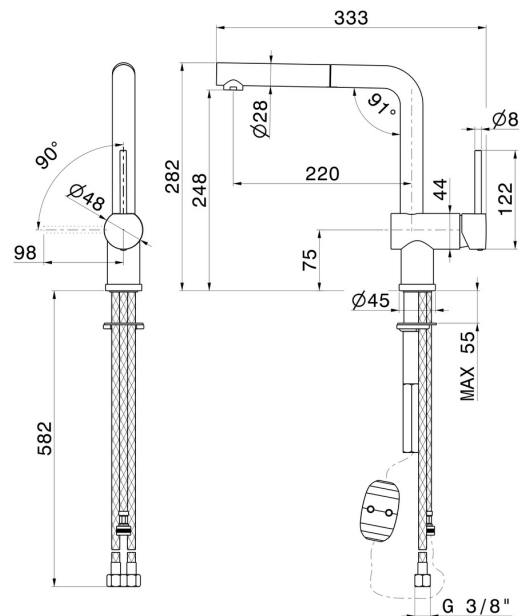

# MOONY

**3110.01.093**

Single-lever sink mixer with L swivel spout and pull-out hand shower - finish Matt Black

## FEATURES

Material	<b>Brass</b>
Technology	<b>Energy Saving - Save Water</b>
Installation	<b>Freestanding</b>
Kitchen mixer spout	<b>Swivel spout</b>
Control type	<b>Single lever</b>
Kitchen mixer type	<b>Extractable hand shower</b>

## TECHNICAL DRAWING

**MOONY**

**3110.01.093**

Single-lever sink mixer with L swivel spout and pull-out hand shower - finish Matt Black

**AVAILABLE FINISHES**

---

**01.093**

Matt Black