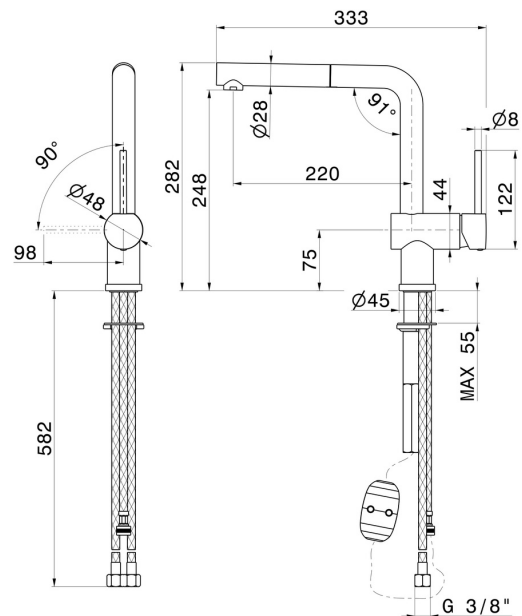

# MOONY

**3110.21.018**

Single-lever sink mixer with L swivel spout and pull-out hand shower - finish Chrome

Chrome

## FEATURES

Material	<b>Brass</b>
Technology	<b>Energy Saving - Save Water</b>
Installation	<b>Freestanding</b>
Kitchen mixer spout	<b>Swivel spout</b>
Control type	<b>Single lever</b>
Kitchen mixer type	<b>Extractable hand shower</b>

## TECHNICAL DRAWING

**MOONY**

**3110.21.018**

Single-lever sink mixer with L swivel spout and pull-out hand shower - finish Chrome

**AVAILABLE FINISHES**

---

**21.018**

Chrome