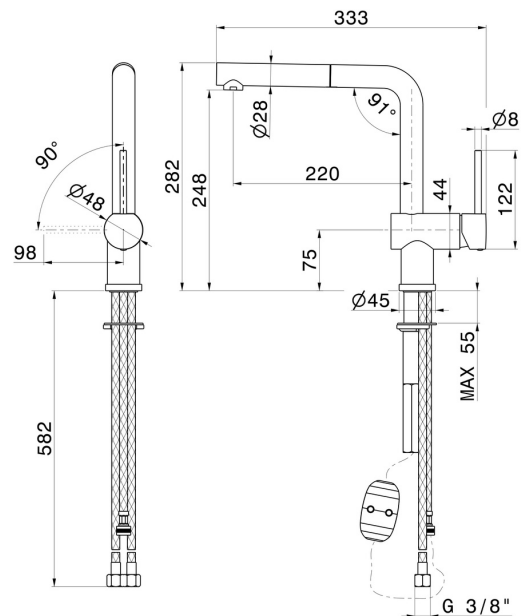

MOONY

3110.31.028

Single-lever sink mixer with L swivel spout and pull-out hand shower - finish Brushed Nickel

Brushed Nickel

FEATURES

Material	Brass
Technology	Energy Saving - Save Water
Installation	Freestanding
Kitchen mixer spout	Swivel spout
Control type	Single lever
Kitchen mixer type	Extractable hand shower

TECHNICAL DRAWING

MOONY

3110.31.028

Single-lever sink mixer with L swivel spout and pull-out hand shower - finish Brushed Nickel

AVAILABLE FINISHES

31.028

Brushed Nickel

01.093