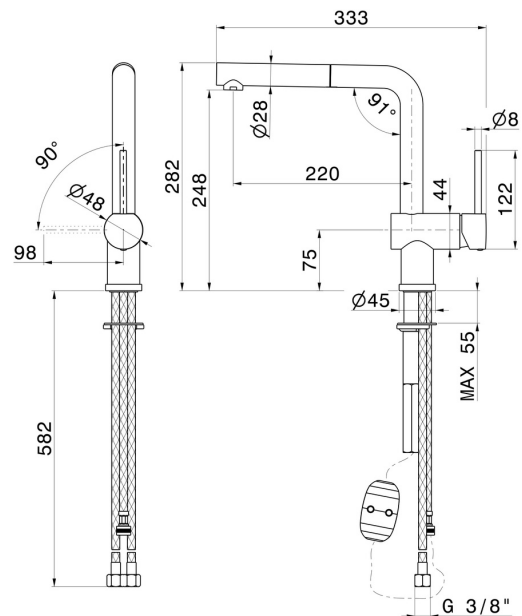

# MOONY

**3110.59.064**

Single-lever sink mixer with L swivel spout and pull-out hand shower - finish PVD Brushed Gun Metal

PVD Brushed Gun Metal

## FEATURES

Material	<b>Brass</b>
Technology	<b>Energy Saving - Save Water</b>
Installation	<b>Freestanding</b>
Kitchen mixer spout	<b>Swivel spout</b>
Control type	<b>Single lever</b>
Kitchen mixer type	<b>Extractable hand shower</b>

## TECHNICAL DRAWING

**MOONY**

**3110.59.064**

Single-lever sink mixer with L swivel spout and pull-out hand shower - finish PVD Brushed Gun Metal

**AVAILABLE FINISHES**

---

**59.064**

PVD Brushed Gun Metal