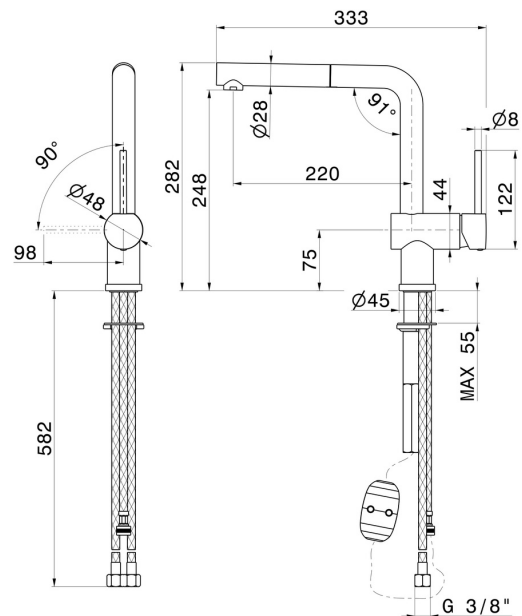

MOONY

3110.59.066

Single-lever sink mixer with L swivel spout and pull-out hand shower - finish PVD Brushed steel

PVD Brushed steel

FEATURES

- | | |
|---------------------|-----------------------------------|
| Material | Brass |
| Technology | Energy Saving - Save Water |
| Installation | Freestanding |
| Kitchen mixer spout | Swivel spout |
| Control type | Single lever |
| Kitchen mixer type | Extractable hand shower |

TECHNICAL DRAWING

MOONY

3110.59.066

Single-lever sink mixer with L swivel spout and pull-out hand shower - finish PVD Brushed steel

AVAILABLE FINISHES

59.066

PVD Brushed steel

01.093