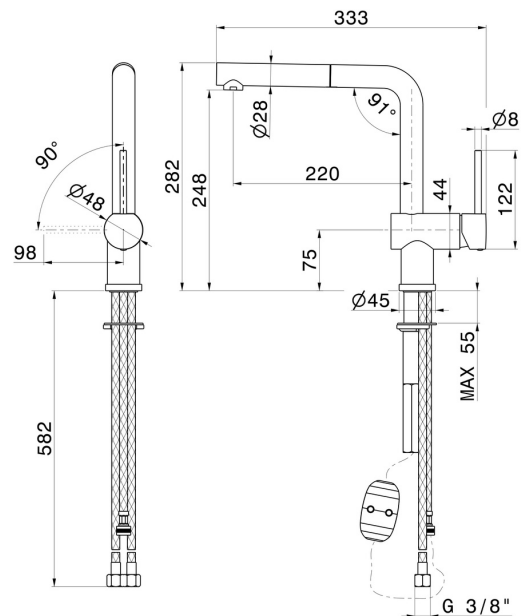

MOONY

3110.59.067

Single-lever sink mixer with L swivel spout and pull-out hand shower - finish PVD Brushed Copper Bronze

PVD Brushed Copper Bronze

FEATURES

Material	Brass
Technology	Energy Saving - Save Water
Installation	Freestanding
Kitchen mixer spout	Swivel spout
Control type	Single lever
Kitchen mixer type	Extractable hand shower

TECHNICAL DRAWING

MOONY

3110.59.067

Single-lever sink mixer with L swivel spout and pull-out hand shower - finish PVD Brushed Copper Bronze

AVAILABLE FINISHES

59.067

PVD Brushed Copper Bronze

01.093