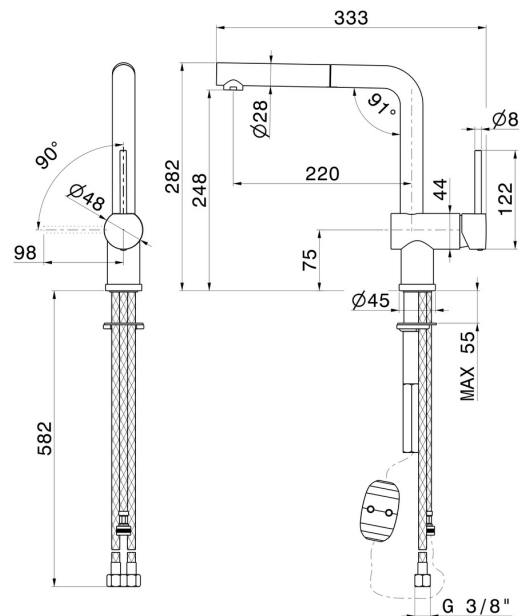

MOONY

3110.M0.077

Single-lever sink mixer with L swivel spout and pull-out hand shower - finish Carbon Satin

FEATURES

Material	Brass
Technology	Energy Saving - Save Water
Installation	Freestanding
Kitchen mixer spout	Swivel spout
Control type	Single lever
Kitchen mixer type	Extractable hand shower

TECHNICAL DRAWING

MOONY

3110.MO.077

Single-lever sink mixer with L swivel spout and pull-out hand shower - finish Carbon Satin

AVAILABLE FINISHES

M0.077

Carbon Satin

01.093