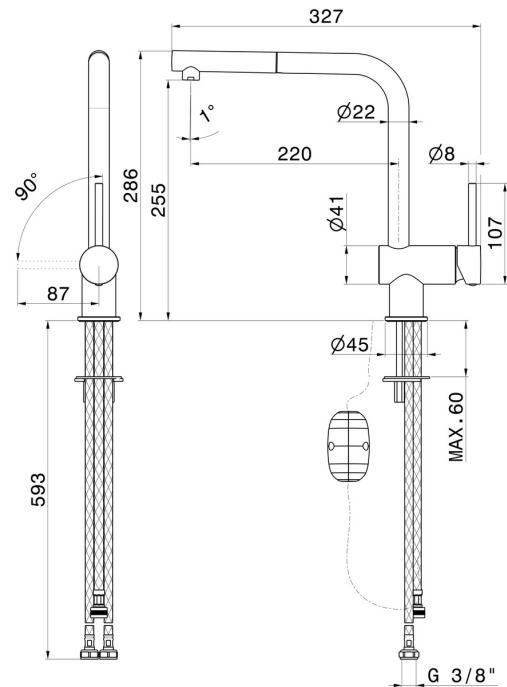

XT

4340.01.093

Single-lever sink mixer with L swivel spout and pull-out hand shower - finish Matt Black

FEATURES

Material	Brass
Technology	Energy Saving - Low Lead - Save Water
Installation	Freestanding
Kitchen mixer spout	L swivel - Swivel spout
Control type	Single lever
Kitchen mixer type	Extractable hand shower

TECHNICAL DRAWING

XT

4340.01.093

Single-lever sink mixer with L swivel spout and pull-out hand shower - finish Matt Black

AVAILABLE FINISHES

01.093

Matt Black

21.018