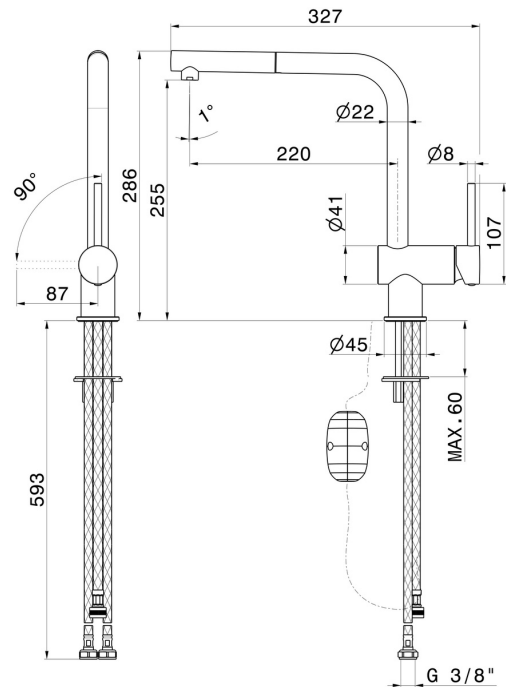

XT

4340.21.018

Single-lever sink mixer with L swivel spout and pull-out hand shower - finish Chrome

FEATURES

Material	Brass
Technology	Energy Saving - Low Lead - Save Water
Installation	Freestanding
Kitchen mixer spout	L swivel - Swivel spout
Control type	Single lever
Kitchen mixer type	Extractable hand shower

TECHNICAL DRAWING

 **AR Preview**
try it in your home

More Details
on our [website](#)

XT

4340.21.018

Single-lever sink mixer with L swivel spout and pull-out hand shower - finish Chrome

AVAILABLE FINISHES

21.018