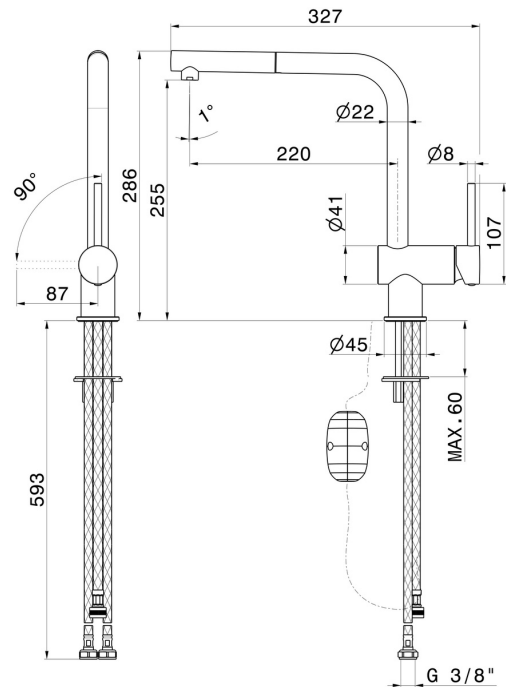

# XT

**4340.31.028**

Single-lever sink mixer with L swivel spout and pull-out hand shower - finish Brushed Nickel

## FEATURES

|                     |  |
|---------------------|--|
| Material            | <b>Brass</b>                                 |
| Technology          | <b>Energy Saving - Low Lead - Save Water</b> |
| Installation        | <b>Freestanding</b>                          |
| Kitchen mixer spout | <b>L swivel - Swivel spout</b>               |
| Control type        | <b>Single lever</b>                          |
| Kitchen mixer type  | <b>Extractable hand shower</b>               |

## TECHNICAL DRAWING

 **AR Preview**  
try it in your home

**More Details**  
on our [website](#)

**XT**

**4340.31.028**

Single-lever sink mixer with L swivel spout and pull-out hand shower - finish Brushed Nickel