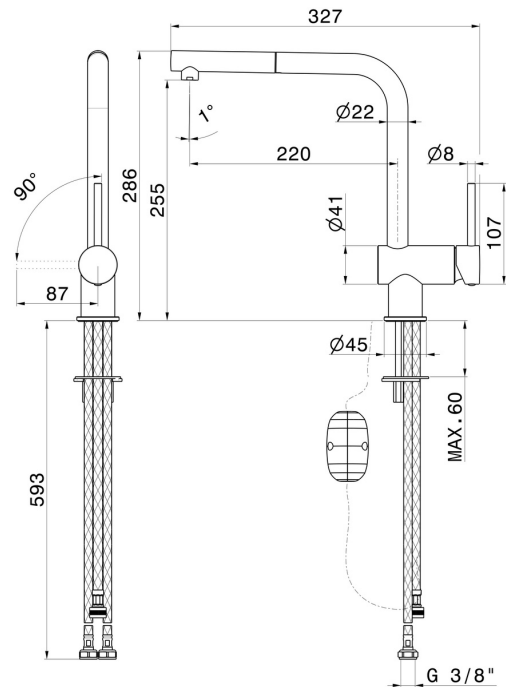

XT

4340.59.066

Single-lever sink mixer with L swivel spout and pull-out hand shower - finish PVD Brushed steel

FEATURES

Material	Brass
Technology	Energy Saving - Low Lead - Save Water
Installation	Freestanding
Kitchen mixer spout	L swivel - Swivel spout
Control type	Single lever
Kitchen mixer type	Extractable hand shower

TECHNICAL DRAWING

XT

4340.59.066

Single-lever sink mixer with L swivel spout and pull-out hand shower - finish PVD Brushed steel

AVAILABLE FINISHES

 **59.066**
PVD Brushed steel

 **01.093**
finish Matt Black