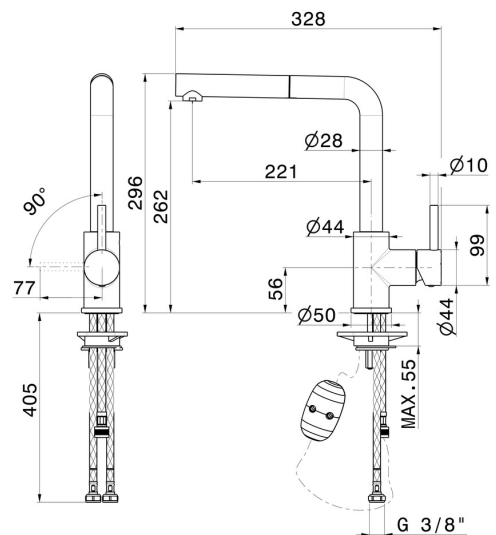

REAL

63425.21.018

Single-lever sink mixer with L swivel spout and pull-out hand shower - finish Chrome

Chrome

FEATURES

- | | |
|---------------------|--------------------------------|
| Material | Brass |
| Technology | Energy Saving |
| Installation | Freestanding |
| Kitchen mixer spout | L swivel - Swivel spout |
| Control type | Single lever |
| Kitchen mixer type | Extractable hand shower |

TECHNICAL DRAWING

 **AR Preview**
try it in your home

More Details
on our [website](#)

REAL

63425.21.018

Single-lever sink mixer with L swivel spout and pull-out hand shower - finish Chrome

AVAILABLE FINISHES