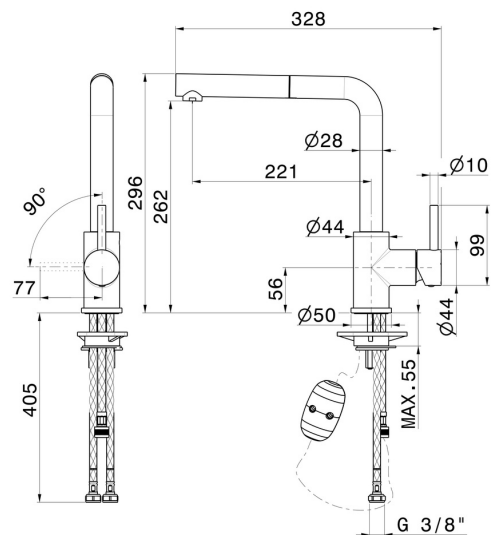

REAL

63425.31.028

Single-lever sink mixer with L swivel spout and pull-out hand shower - finish Brushed Nickel

FEATURES

Material	Brass
Technology	Energy Saving
Installation	Freestanding
Kitchen mixer spout	L swivel - Swivel spout
Control type	Single lever
Kitchen mixer type	Extractable hand shower

TECHNICAL DRAWING

REAL

63425.31.028

Single-lever sink mixer with L swivel spout and pull-out hand shower - finish Brushed Nickel

AVAILABLE FINISHES

31.028

Brushed Nickel

21.018