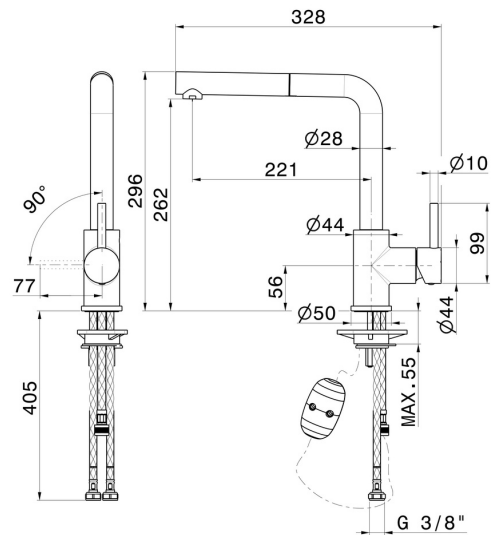

REAL

63425.59.064

Single-lever sink mixer with L swivel spout and pull-out hand shower - finish PVD Brushed Gun Metal

PVD Brushed Gun Metal

FEATURES

- | | |
|---------------------|--------------------------------|
| Material | Brass |
| Technology | Energy Saving |
| Installation | Freestanding |
| Kitchen mixer spout | L swivel - Swivel spout |
| Control type | Single lever |
| Kitchen mixer type | Extractable hand shower |

TECHNICAL DRAWING

 **AR Preview**
try it in your home

More Details
on our [website](#)

REAL

63425.59.064

Single-lever sink mixer with L swivel spout and pull-out hand shower - finish PVD Brushed Gun Metal

AVAILABLE FINISHES