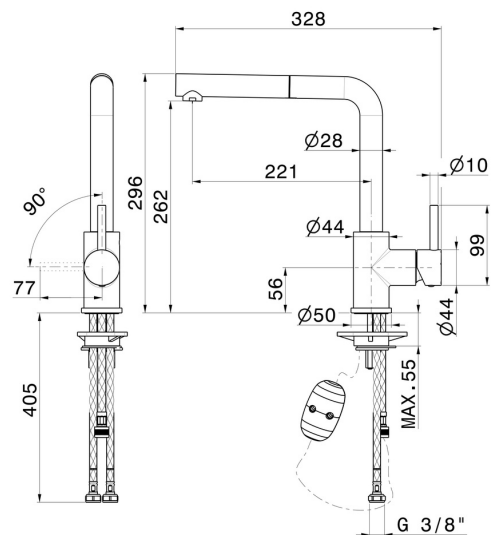

REAL

63425.59.066

Single-lever sink mixer with L swivel spout and pull-out hand shower - finish PVD Brushed steel

FEATURES

- | | |
|---------------------|--------------------------------|
| Material | Brass |
| Technology | Energy Saving |
| Installation | Freestanding |
| Kitchen mixer spout | L swivel - Swivel spout |
| Control type | Single lever |
| Kitchen mixer type | Extractable hand shower |

TECHNICAL DRAWING

 **AR Preview**
try it in your home

More Details
on our [website](#)

REAL

63425.59.066

Single-lever sink mixer with L swivel spout and pull-out hand shower - finish PVD Brushed steel

AVAILABLE FINISHES