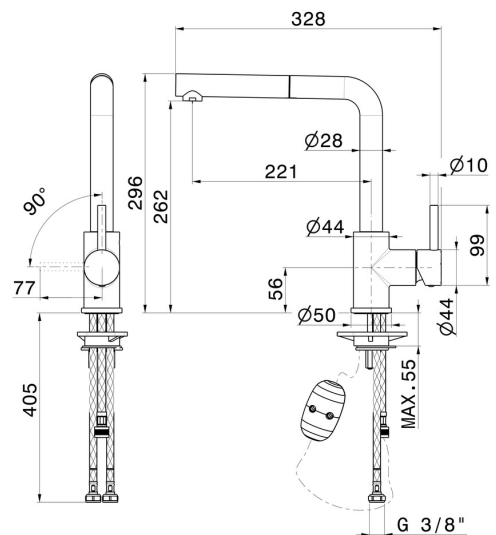

REAL

63425.59.098

Single-lever sink mixer with L swivel spout and pull-out hand shower - finish PVD Brushed Pale Gold

PVD Brushed Pale Gold

FEATURES

- | | |
|---------------------|--------------------------------|
| Material | Brass |
| Technology | Energy Saving |
| Installation | Freestanding |
| Kitchen mixer spout | L swivel - Swivel spout |
| Control type | Single lever |
| Kitchen mixer type | Extractable hand shower |

TECHNICAL DRAWING

 **AR Preview**
try it in your home

More Details
on our [website](#)

REAL

63425.59.098

Single-lever sink mixer with L swivel spout and pull-out hand shower - finish PVD Brushed Pale Gold

AVAILABLE FINISHES