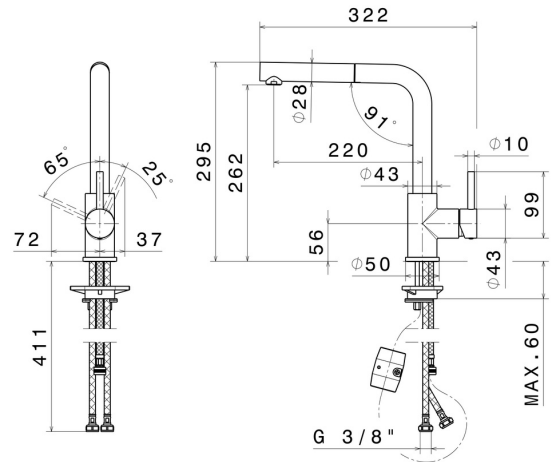

REAL STEEL

63425X.50.050

Single-lever sink mixer with L swivel spout and pull-out hand shower - finish Stainless Steel

Stainless Steel

FEATURES

Material	Stainless Steel
Installation	Freestanding
Kitchen mixer spout	L swivel - Swivel spout
Control type	Single lever
Kitchen mixer type	Extractable hand shower

TECHNICAL DRAWING

REAL STEEL

63425X.50.050

Single-lever sink mixer with L swivel spout and pull-out hand shower - finish Stainless Steel

AVAILABLE FINISHES

50.050

Stainless Steel