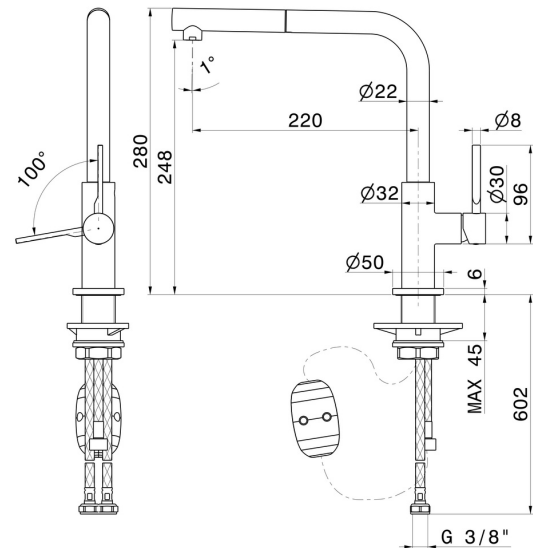

MAKI

71825.01.093

Single-lever sink mixer with L swivel spout and pull-out hand shower - finish Matt Black

FEATURES

Material	Brass
Technology	Energy Saving - Low Lead - Save Water
Installation	Freestanding
Kitchen mixer spout	L swivel - Swivel spout
Control type	Single lever
Kitchen mixer type	Extractable hand shower

TECHNICAL DRAWING

MAKI

71825.01.093

Single-lever sink mixer with L swivel spout and pull-out hand shower - finish Matt Black

AVAILABLE FINISHES

01.093

Matt Black

21.018