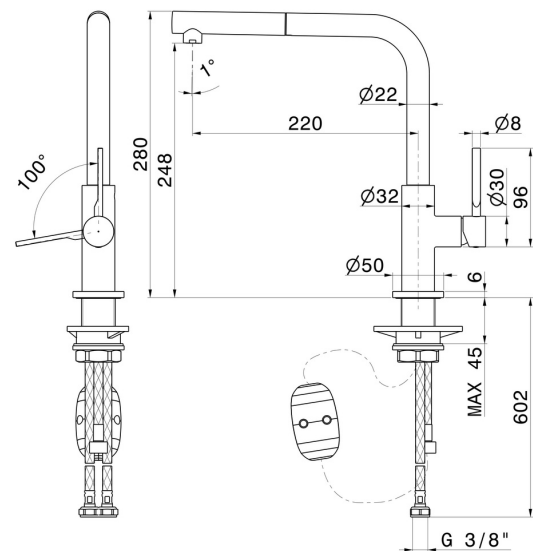

MAKI

71825.21.018

Single-lever sink mixer with L swivel spout and pull-out hand shower - finish Chrome

FEATURES

Material	Brass
Technology	Energy Saving - Low Lead - Save Water
Installation	Freestanding
Kitchen mixer spout	L swivel - Swivel spout
Control type	Single lever
Kitchen mixer type	Extractable hand shower

TECHNICAL DRAWING

MAKI

71825.21.018

Single-lever sink mixer with L swivel spout and pull-out hand shower - finish Chrome

AVAILABLE FINISHES

21.018

Chrome

01.093