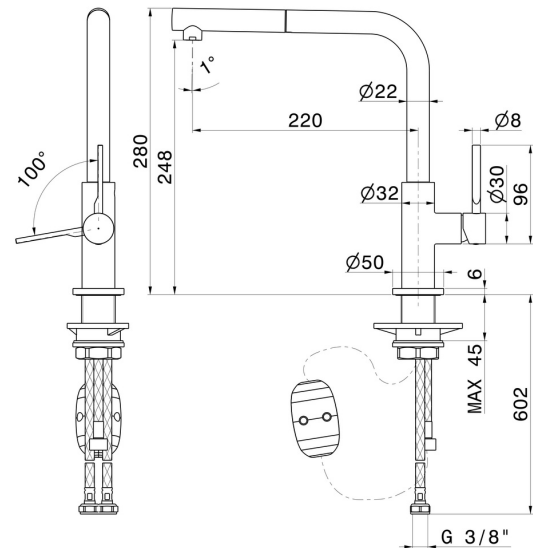

# MAKI

**71825.31.028**

Single-lever sink mixer with L swivel spout and pull-out hand shower - finish Brushed Nickel

## FEATURES

Material	<b>Brass</b>
Technology	<b>Energy Saving - Low Lead - Save Water</b>
Installation	<b>Freestanding</b>
Kitchen mixer spout	<b>L swivel - Swivel spout</b>
Control type	<b>Single lever</b>
Kitchen mixer type	<b>Extractable hand shower</b>

## TECHNICAL DRAWING

**MAKI**

**71825.31.028**

Single-lever sink mixer with L swivel spout and pull-out hand shower - finish Brushed Nickel

**AVAILABLE FINISHES**

---

**31.028**

Brushed Nickel