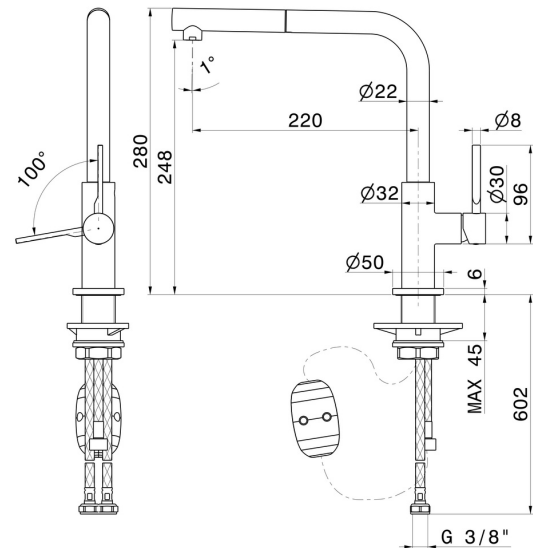

MAKI

71825.59.064

Single-lever sink mixer with L swivel spout and pull-out hand shower - finish PVD Brushed Gun Metal

FEATURES

Material	Brass
Technology	Energy Saving - Low Lead - Save Water
Installation	Freestanding
Kitchen mixer spout	L swivel - Swivel spout
Control type	Single lever
Kitchen mixer type	Extractable hand shower

TECHNICAL DRAWING

MAKI

71825.59.064

Single-lever sink mixer with L swivel spout and pull-out hand shower - finish PVD Brushed Gun Metal

AVAILABLE FINISHES

59.064

PVD Brushed Gun Metal

01.093