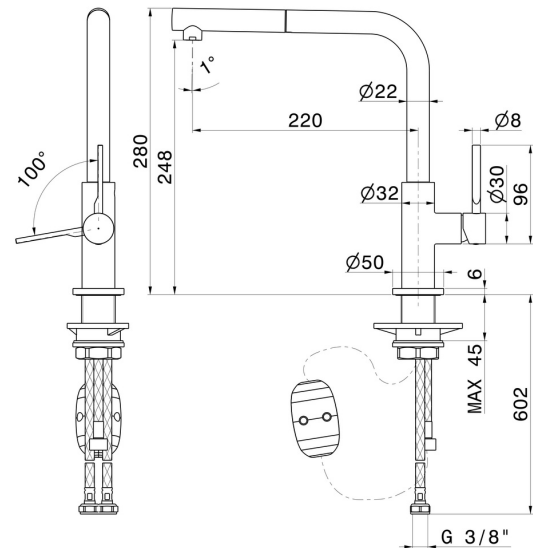

# MAKI

**71825.59.066**

Single-lever sink mixer with L swivel spout and pull-out hand shower - finish PVD Brushed steel

## FEATURES

Material	<b>Brass</b>
Technology	<b>Energy Saving - Low Lead - Save Water</b>
Installation	<b>Freestanding</b>
Kitchen mixer spout	<b>L swivel - Swivel spout</b>
Control type	<b>Single lever</b>
Kitchen mixer type	<b>Extractable hand shower</b>

## TECHNICAL DRAWING

**MAKI**

**71825.59.066**

Single-lever sink mixer with L swivel spout and pull-out hand shower - finish PVD Brushed steel

**AVAILABLE FINISHES**

---

**59.066**

PVD Brushed steel