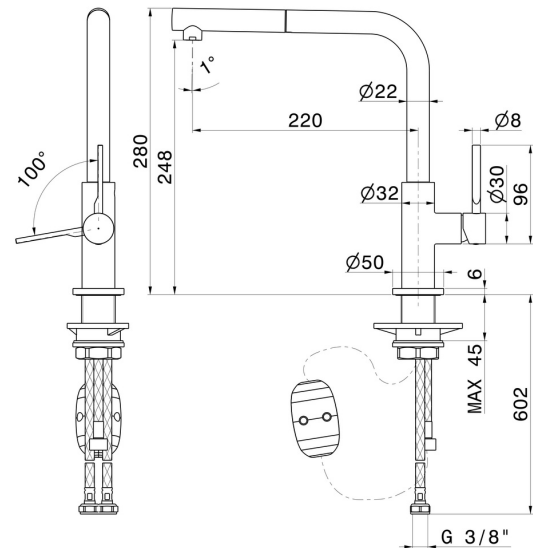

MAKI

71825.59.098

Single-lever sink mixer with L swivel spout and pull-out hand shower - finish PVD Brushed Pale Gold

FEATURES

Material	Brass
Technology	Energy Saving - Low Lead - Save Water
Installation	Freestanding
Kitchen mixer spout	L swivel - Swivel spout
Control type	Single lever
Kitchen mixer type	Extractable hand shower

TECHNICAL DRAWING

MAKI

71825.59.098

Single-lever sink mixer with L swivel spout and pull-out hand shower - finish PVD Brushed Pale Gold

AVAILABLE FINISHES

59.098

PVD Brushed Pale Gold

01.093