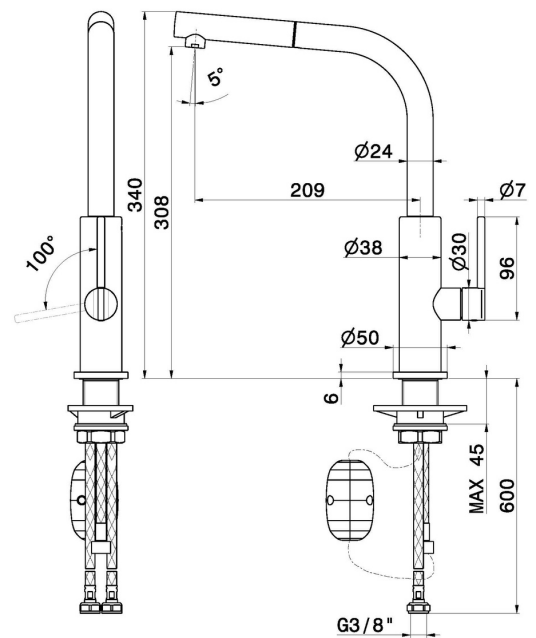

# KONBU

**72535.01.093**

Single-lever sink mixer with L swivel spout and pull-out hand shower - finish Matt Black

## FEATURES

Material	<b>Brass</b>
Technology	<b>Energy Saving - Low Lead - Save Water</b>
Installation	<b>Freestanding</b>
Kitchen mixer spout	<b>L swivel - Swivel spout</b>
Control type	<b>Single lever</b>
Kitchen mixer type	<b>Extractable hand shower</b>

## TECHNICAL DRAWING

**KONBU**

**72535.01.093**

Single-lever sink mixer with L swivel spout and pull-out hand shower - finish Matt Black

**AVAILABLE FINISHES**

---

**01.093**

Matt Black