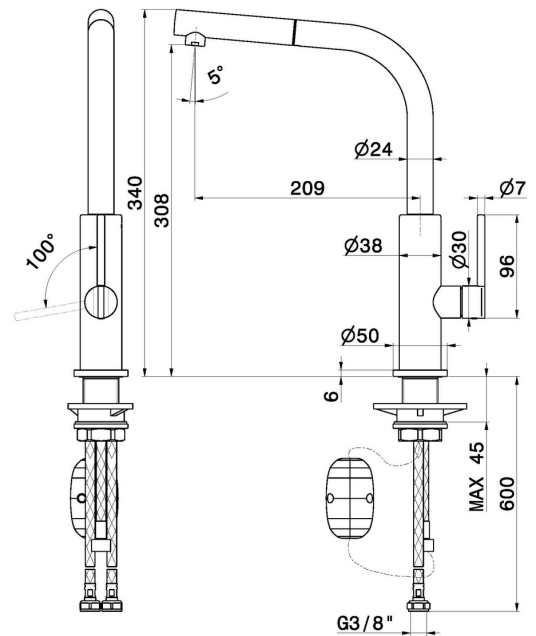

# KONBU

**72535.21.018**

Single-lever sink mixer with L swivel spout and pull-out hand shower - finish Chrome

## FEATURES

Material	<b>Brass</b>
Technology	<b>Energy Saving - Low Lead - Save Water</b>
Installation	<b>Freestanding</b>
Kitchen mixer spout	<b>L swivel - Swivel spout</b>
Control type	<b>Single lever</b>
Kitchen mixer type	<b>Extractable hand shower</b>

## TECHNICAL DRAWING

**KONBU**

**72535.21.018**

Single-lever sink mixer with L swivel spout and pull-out hand shower - finish Chrome

**AVAILABLE FINISHES**

---

**21.018**

Chrome