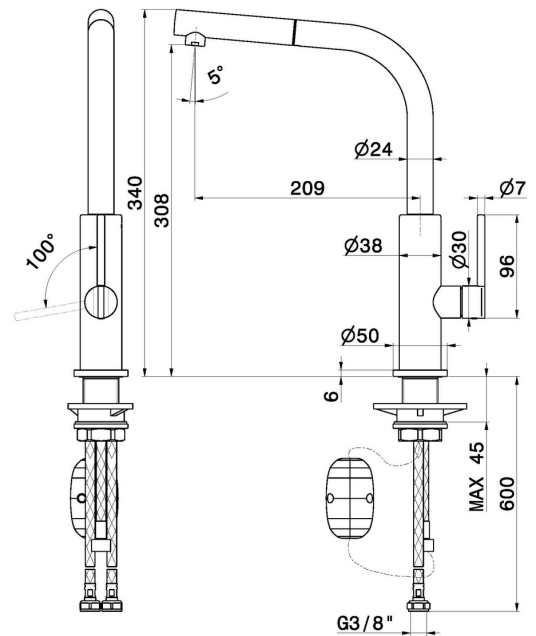

KONBU

72535.31.028

Single-lever sink mixer with L swivel spout and pull-out hand shower - finish Brushed Nickel

FEATURES

Material	Brass
Technology	Energy Saving - Low Lead - Save Water
Installation	Freestanding
Kitchen mixer spout	L swivel - Swivel spout
Control type	Single lever
Kitchen mixer type	Extractable hand shower

TECHNICAL DRAWING

KONBU

72535.31.028

Single-lever sink mixer with L swivel spout and pull-out hand shower - finish Brushed Nickel

AVAILABLE FINISHES

31.028

Brushed Nickel

01.093