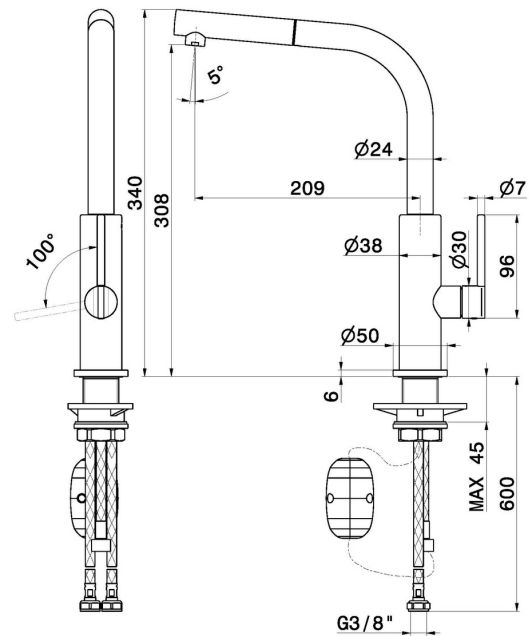

KONBU

72535.59.064

Single-lever sink mixer with L swivel spout and pull-out hand shower - finish PVD Brushed Gun Metal

FEATURES

Material	Brass
Technology	Energy Saving - Low Lead - Save Water
Installation	Freestanding
Kitchen mixer spout	L swivel - Swivel spout
Control type	Single lever
Kitchen mixer type	Extractable hand shower

TECHNICAL DRAWING

KONBU

72535.59.064

Single-lever sink mixer with L swivel spout and pull-out hand shower - finish PVD Brushed Gun Metal

AVAILABLE FINISHES

59.064

PVD Brushed Gun Metal

01.093