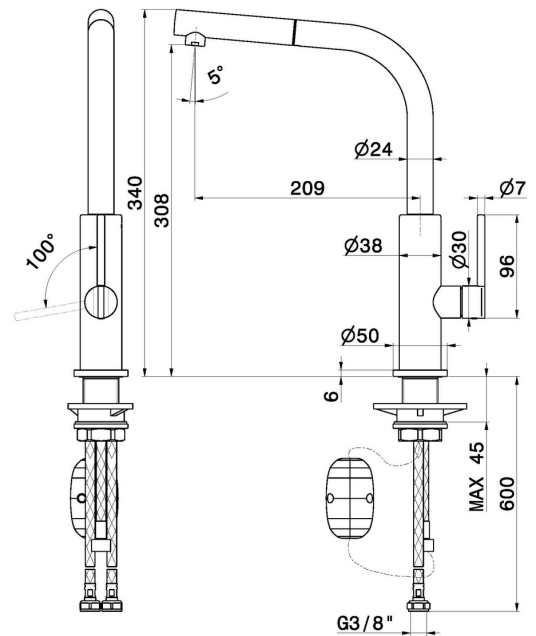

KONBU

72535.59.066

Single-lever sink mixer with L swivel spout and pull-out hand shower - finish PVD Brushed steel

FEATURES

Material	Brass
Technology	Energy Saving - Low Lead - Save Water
Installation	Freestanding
Kitchen mixer spout	L swivel - Swivel spout
Control type	Single lever
Kitchen mixer type	Extractable hand shower

TECHNICAL DRAWING

KONBU

72535.59.066

Single-lever sink mixer with L swivel spout and pull-out hand shower - finish PVD Brushed steel

AVAILABLE FINISHES

59.066

PVD Brushed steel

01.093