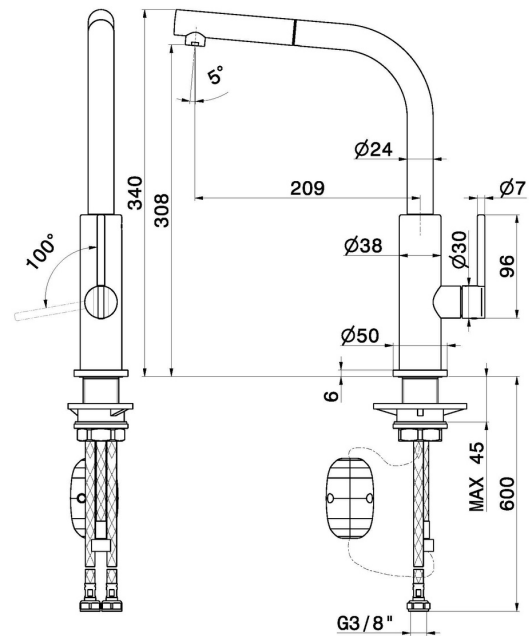

# KONBU

**72535.59.067**

Single-lever sink mixer with L swivel spout and pull-out hand shower - finish PVD Brushed Copper Bronze

PVD Brushed Copper Bronze

## FEATURES

Material	<b>Brass</b>
Technology	<b>Energy Saving - Low Lead - Save Water</b>
Installation	<b>Freestanding</b>
Kitchen mixer spout	<b>L swivel - Swivel spout</b>
Control type	<b>Single lever</b>
Kitchen mixer type	<b>Extractable hand shower</b>

## TECHNICAL DRAWING

**KONBU**

**72535.59.067**

Single-lever sink mixer with L swivel spout and pull-out hand shower - finish PVD Brushed Copper Bronze

**AVAILABLE FINISHES**

---

**59.067**

PVD Brushed Copper Bronze